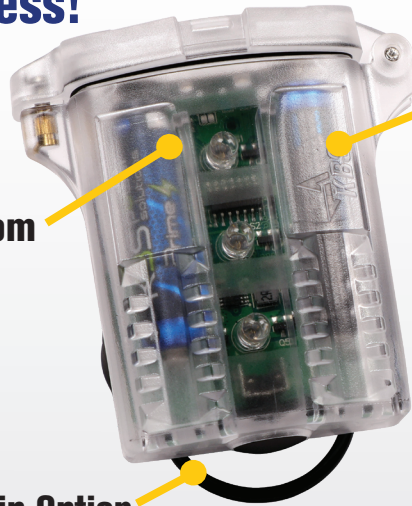

Flasher With Exceptionally Long Runtimes And Brightness!

Drop Rating Of 2 Meters

Light visible from 1000+ feet

Customizable Clip Option (Spring, Metal, Plastic & Magnet)

2 AAA KBS Power Solutions Prime Alkaline Cells Included

Metal Clip

Spring Clip

Plastic Clip

Magnet Clip

Item Numbers

- | | |
|-----------------------------------|----------------------------|
| #71000A Amber Metal Spring Clip | #71020A Amber Plastic Clip |
| #71000B Blue Metal Spring Clip | #1020B Blue Plastic Clip |
| #71000G Green Metal Spring Clip | #71020G Green Plastic Clip |
| #71000R Red Metal Spring Clip | #71020R Red Plastic Clip |
| #7100W White Metal Spring Clip | #71020W White Plastic Clip |
| #71010A Amber Plastic Spring Clip | #71030A Amber Magnet Clip |
| #71010B Blue Plastic Spring Clip | #71030B Blue Magnet Clip |
| #71010G Green Plastic Spring Clip | #71030G Green Magnet Clip |
| #71010R Red Plastic Spring Clip | #71030R Red Magnet Clip |
| #71010W White Plastic Spring Clip | #71030W White Magnet Clip |

Features

- 5 Colors: Red, Blue, Amber, White and Green
- Green color runs 36 hours on steady, 144 hours on flash
- Blue color runs 48 hours on steady, 192 hours on flash.
- Red, Amber, White colors run 65 hours on steady, 200 hours on flash
- Waterproof IP67
- Optional Helmet band for metal, plastic and spring clips
- 3M Dual Lock included
- Limited Lifetime warranty
- Light visible from 1000+ feet
- Class 1 Div 1 Intrinsically safe

Ingress Protection: Waterproof IP67

Weight: 3.4 oz with batteries

Length: 2.7in **Width:** 2.6in **Height:** 1.5in

Color: Red, Blue, Amber, White and Green