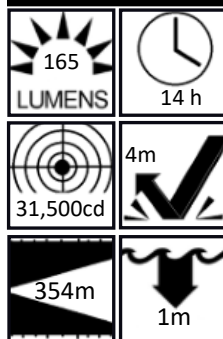

Extreme Smoke Cutting Beam Strength With Industry Leading 52,500 Candela

Proudly designed, engineered, and made in Pennsylvania, USA with domestic and globally sourced components.

- 10% Brighter beam than previous industry-leading Right Angle light
- Slim profile design keeps light close to your body to prevent entanglement
- High/Low beams available for up to 14 hours runtime
- Strobe - Emergency Lighting mode
- Wide-eye lens
- Oversized Pushbutton Switch for Gloved Hands
- Waterproof to one meter
- Super tough nylon construction
- Spring loaded polymer clip
- Withstands a 4m Drop
- Screw insert for accessories & additional mounting options
- Allows user to switch power supply from (4) AA alkaline batteries to Rechargeable Li-ion pack.

PIERCES THROUGH SMOKE, DUST AND DARKNESS TO A DISTANCE OF 458 METERS!

High Mode

FL 1 STANDARD

Low Mode

FL 1 STANDARD

Specifications

Power Source: 4 AA Batteries
Light Source: Advanced LED Technology
Light Output: 275lm (high) / 165lm (low)
Peak Beam Intensity: 52,500cd / 31,500cd
Beam Distance: 458m (high) / 354m (low)
Run Time: 8 Hours (high) / 14 Hours (low)
Weight: 13oz with 4 AA Alkaline Batteries
Length: 7.2in. **Width:** 3.2in. **Depth:** 1.8in.
Color: High-Vis Green