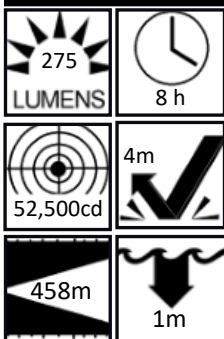

Extreme Smoke Cutting Beam Strength With Industry Leading 52,500 Candela

Proudly designed, engineered, and made in Pennsylvania, USA with domestic and globally sourced components.

- 10% Brighter beam than previous industry-leading Right Angle light
- Slim profile design keeps light close to your body to prevent entanglement
- High/Low beams available for up to 14 hours runtime
- Strobe - Emergency Lighting mode
- Wide-eye lens
- Oversized Pushbutton Switch for Gloved Hands
- Waterproof to one meter
- Super tough nylon construction
- Spring loaded polymer clip
- Withstands a 4m Drop
- Screw insert for accessories & additional mounting options
- Allows user to switch power supply from (4) AA alkaline batteries to Rechargeable Li-ion pack.

PIERCES THROUGH SMOKE, DUST AND DARKNESS TO A DISTANCE OF 458 METERS!

High Mode

FL 1 STANDARD

Low Mode

FL 1 STANDARD

Specifications

Power Source: 4 AA Batteries
Light Source: Advanced LED Technology
Light Output: 275lm (high) / 165lm (low)
Peak Beam Intensity: 52,500cd / 31,500cd
Beam Distance: 458m (high) / 354m (low)
Run Time: 8 Hours (high) / 14 Hours (low)
Weight: 13oz with 4 AA Alkaline Batteries
Length: 7.2in. **Width:** 3.2in. **Depth:** 1.8in.
Color: High-Vis Green