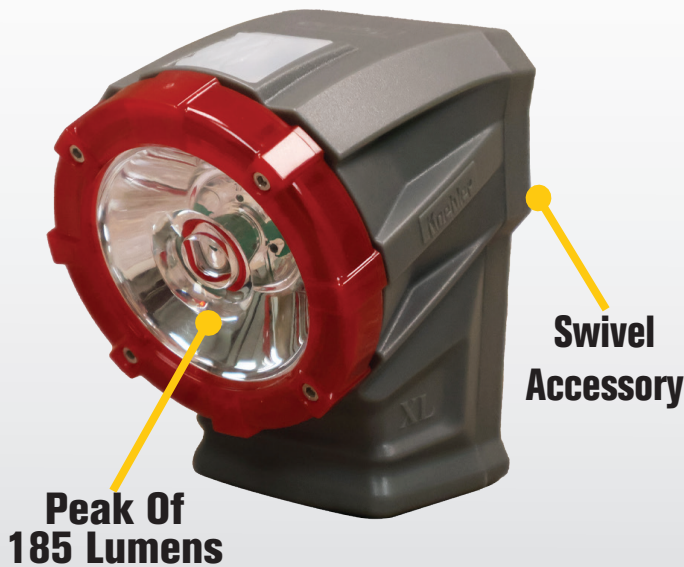

Koehler

Cordless LED "Wheat" XL Cap Lamp

ITEM# LI-8000-XL | Cordless Cap Lamp

UPC# 016731180003

185 Lumens Of Consistent Output, Maintains Optimum Brightness For Entire 16 Hours Of Runtime

Features

- Multiple lighting modes at the press of a button: High mode, low mode, emergency mode
- Emergency mode provides 15 lumens of light for up to 120 hours (5 Days - given a full charge)
- Easy to view LED charge status, Red: Charging. Green: Fully Charged

Single Station Charger Included

Safety Ratings

MSHA Part 19 Certified
ATEX Ex ai I Ma Certified
IECEX Ex ai I Ma Certified

Specifications

Power Source: 2x KBS Power Solutions Lithium Ion 18650 (5200mAh total capacity)

Light Source: Advanced LED Technology

Charge Time: < 6 Hours

Light Output: 185lm (High), 95lm (Low)

Peak Beam Intensity: 6,000cd (High), 3,000cd (Low)

Beam Distance: 155m (High), 109m (Low)

Run Time: 16h (High), 24h (Low)

Ingress Protection: : IPX7, 1 meter for 30 minutes

Operating Temperature: -20°C to +60°C

Weight: 10oz

Length: 3.1in **Width:** 2.45in **Height:** 3.35in

HIGH MODE

| FL 1 STANDARD | |
|---------------|--|
| | |
| | |
| | |