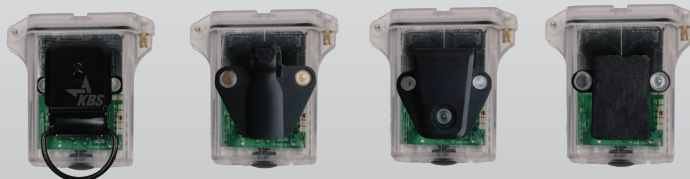

#### Features

- 5 Colors: Red, Blue, Amber, White and Green
- Green color runs 36 hours on steady, 144 hours on flash
- Blue color runs 48 hours on steady, 192 hours on flash.
- Red, Amber, White colors run 65 hours on steady, 200 hours on flash
- Waterproof IP67
- Optional Helmet band for metal, plastic and spring clips
- 3M Dual Lock included
- Limited Lifetime warranty
- Light visible from 1000+ feet
- Class 1 Div 1 Intrinsically safe
- MSHA Permissible

Light visible from 1000+ feet

Drop Rating Of 2 Meters

Customizable Clip Option (Spring, Metal, Plastic & Magnet)

Approved Battery Types:

2 AAA KBS Power Solutions Prime Alkaline Cells Included

#### Safety Ratings

Intrinsically Safe  
Class I, II, III Div 1-2  
Groups A-D, F, G T4  
MSHA Approved

Approved for use only with:  
KBS Power Solutions MaxX KA1200,  
KBS Power Solutions Prime KA1100  
and Energizer E92

#### Specifications

Power Source: 2AAA KBS Power Solutions Prime Batteries (Included)

Beam Distance: 1,000+ Feet

Run Time: Varies on Color

Ingress Protection: Waterproof IP67

Weight: 3.4 oz with batteries

Length: 2.7in Width: 2.6in Height: 1.5in