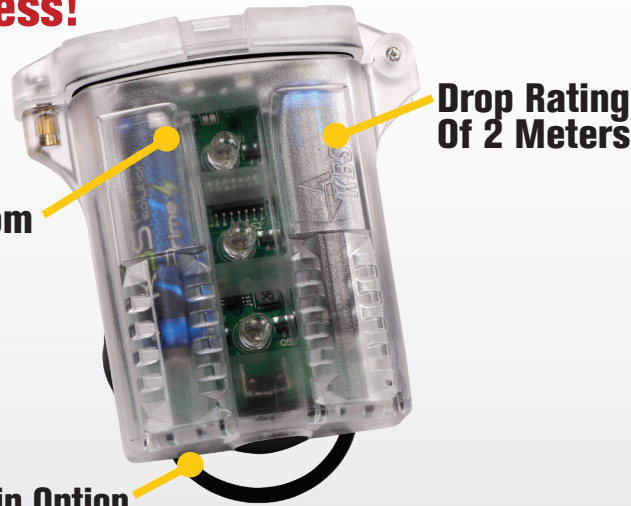

#### Features

- 5 Colors: Red, Blue, Amber, White and Green
- Green color runs 36 hours on steady, 144 hours on flash
- Blue color runs 48 hours on steady, 192 hours on flash.
- Red, Amber, White colors run 65 hours on steady, 200 hours on flash
- Waterproof IP67
- Optional Helmet band for metal, plastic and spring clips
- 3M Dual Lock included
- Limited Lifetime warranty
- Light visible from 1000+ feet
- Class 1 Div 1 Intrinsically safe
- MSHA Permissible

Light visible from 1000+ feet

Drop Rating Of 2 Meters

Customizable Clip Option (Spring, Metal, Plastic & Magnet)

Approved Battery Types:

2 AAA KBS Power Solutions Prime Alkaline Cells Included

#### Specifications

Power Source: 2AAA KBS Power Solutions Prime Batteries (Included)

Beam Distance: 1,000+ Feet

Run Time: Varies on Color

Ingress Protection: Waterproof IP67

Weight: 3.4 oz with batteries

Length: 2.7in Width: 2.6in Height: 1.5in