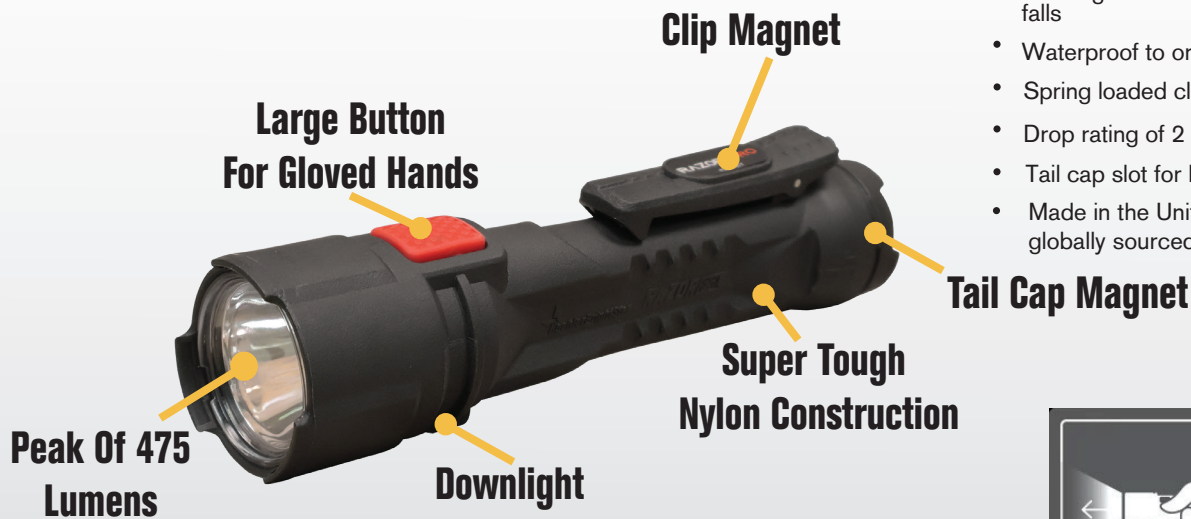

BRIGHT STAR

RAZOR PRO

ITEM# 60370 | 3AA Cell LED Flashlight

UPC# 016732603700

See What's Up Ahead & Below With Our High Powered Flashlight that Delivers 21,000 Candela With Unmatched Battery Performance

Features

- One light, 4 modes: High, Low, Downlight, & Combo
- Runs 15 hours on Low and 7 hours on High
- Downlight eliminates slips, trips, and falls
- Waterproof to one meter
- Spring loaded clip
- Drop rating of 2 meters
- Tail cap slot for lanyard
- Made in the United States with globally sourced parts

Peak Beam Intensity: 21,000cd (high) / 9,000cd (low) / 1,200cd (Downlight) / 15,000cd (combo)

Beam Distance: 290m (high) / 190m (low) / 70m (Downlight) / 245m (Combo)

Run Time: 7 Hours (high) / 15 Hours (low) / 16 Hours (Downlight) / 8 Hours (Combo)

Ingress Protection: Waterproof 1 Meter IPX7

Weight: 8oz

Length: 7.125in. **Width:** 2in. **Height:** 2in.

Color: Black

High Mode	Low Mode	Downlight	Combo
FL 1 STANDARD	FL 1 STANDARD	FL 1 STANDARD	FL 1 STANDARD
475 LUMENS	200 LUMENS	200 LUMENS	400 LUMENS
7h	15h	16h	8h
21,000cd	9,000cd	1,200cd	15,000cd
2m	2m	2m	2m
290m	190m	70m	245m
1m	1m	1m	1m