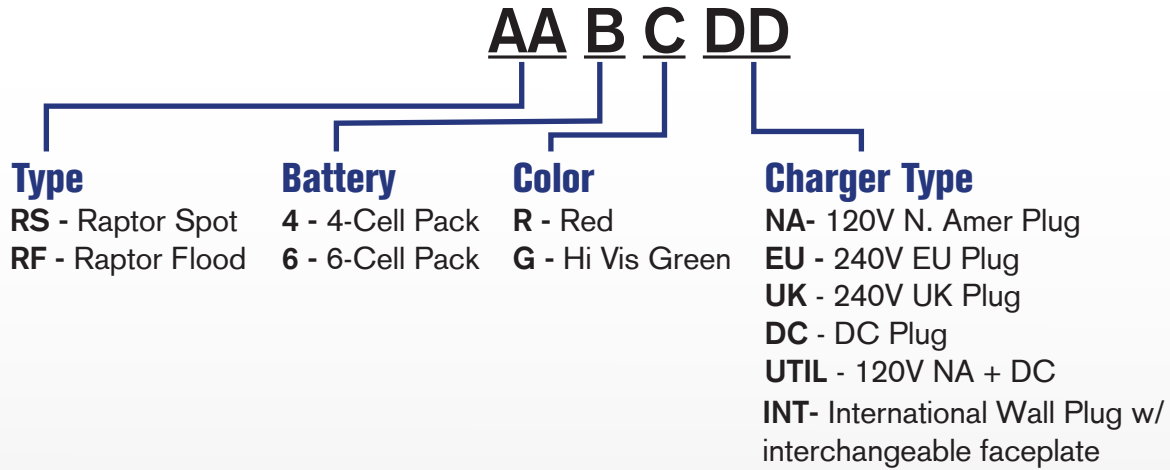

Battery Level Indicator

Super Tough Nylon Construction

Long Range Spot Mode

High

Low

FL 1 STANDARD		FL 1 STANDARD	
 1,500 LUMENS	 4.25h	 700 LUMENS	 7h
 57,000cd	 1m	 27,000cd	 1m
 447m	 1m	 329m	 1m

ITEM NUMBER CODE

Example:

Lighthawk Raptor Spot, 4 cell, Red, 120VAC charger, **Item#: RS4RNA**

Accessories

- #9B-2543: Strap, Plastic Buckle
- #9B-2569: Strap, Seat Belt Buckle
- #20627: 240V UK AC/DC Wall Adapter
- #20628: 120V AC/DC Wall Adapter
- #20629: 220V EU AC/DC Wall Adapter
- #20638: 12V DC Plug
- #07690: Charger Base
- #10B-2544: Dual Magnet Kit
- #9B-1962-4: 4 Cell, 6400mAh replacement battery
- #3B-2033: Direct Wire Kit

Specifications

- Power Source:** Lithium Ion Battery
- Light Source:** Advanced LED Technology
- Light Output:** 1,500lm (high) / 700lm (low)
- Peak Beam Intensity:** 57,000cd (high) / 27,000cd (low)
- Beam Distance:** High: 447m (1,565 feet) / Low: 329m (1,079 feet)
- Run Time:** 4.25-7 hours
- Ingress Protection:** Waterproof 1 Meter IPX7
- Weight:** 2.2 lbs
- Length:** 10 in. **Width:** 4 in. **Height:** 5.5 in.
- Color:** Red or Hi Vis Green