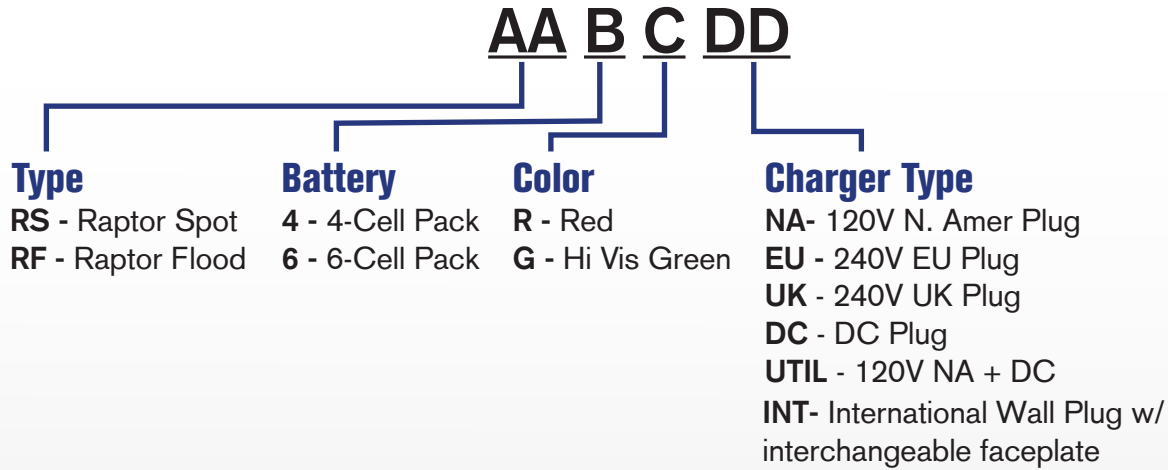

Features

- 3 light profile Mode: Long range spotlight, Medium range Spotlight & Hybrid spot-flood mode
- Selectable light profile modes to maximize beam distance or peripheral light
- Battery level indicator
- Steady-on/ flashing modes and rear signaling taillight
- Lumens vary in modes. Spot mode is 325, Hybrid spot-flood mode is 375

Long Range Spot Mode

High

Low

FL 1 STANDARD		FL 1 STANDARD	
325 LUMENS	9h	180 LUMENS	17.5h
135,000cd	1m	77,000cd	1m
735m	1m	555m	1m

Medium Range Spot Mode

High

Low

FL 1 STANDARD		FL 1 STANDARD	
325 LUMENS	10h	180 LUMENS	17h
102,500cd	1m	58,000cd	1m
640m	1m	482m	1m

Hybrid Spot/Flood Mode

High

Low

FL 1 STANDARD		FL 1 STANDARD	
375 LUMENS	11h	215 LUMENS	18h
71,000cd	1m	43,000cd	1m
533m	1m	415m	1m

ITEM NUMBER CODE

Example:

Lighthawk Raptor Spot, 4 cell, Red, 120VAC charger, **Item#: RS4RNA**

Specifications

- Power Source:** Lithium Ion Battery
- Light Source:** Advanced LED Technology
- Light Output:** 375lm (high) / 180lm (low)
- Peak Beam Intensity:** 135,000cd (high) / 43,000cd (low)
- Beam Distance:** High: 735m (2,411 feet) / Low: 415m (1,361 feet)
- Run Time:** 9-18 hours
- Ingress Protection:** Waterproof 1 Meter IPX7
- Weight:** 2.2 lbs
- Length:** 10 in. **Width:** 4 in. **Height:** 5.5 in.
- Color:** Red or Hi Vis Green